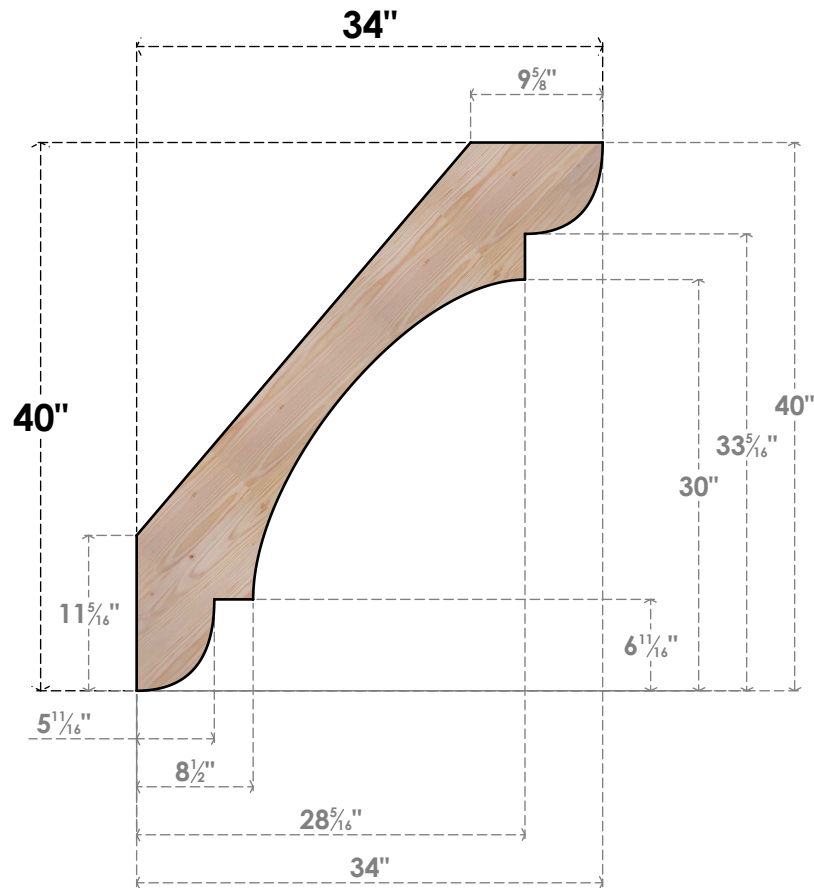

# BRC06X34X40OLY00SDF

5 1/2"W X 34"D X 40"H OLYMPIC SMOOTH BRACE, DOUGLAS FIR

**SIDE**

**FRONT**

EKENA MILLWORK  
 2300 WEST MAIN ST.  
 CLARKSVILLE, TX 75426  
 TOLL FREE: 866-607-0453  
 WWW.EKENAMILLWORK.COM

**NOTES**

1. INSTALLATION TO BE COMPLETED IN ACCORDANCE WITH MANUFACTURER'S SPECIFICATIONS.
2. DRAWING MAY NOT BE TO SCALE
3. THIS DRAWING IS INTENDED FOR DESIGN AND PLANNING PURPOSES ONLY.
4. ALL INFORMATION CONTAINED HEREIN WAS CURRENT AT THE TIME OF DEVELOPMENT BUT MUST BE REVIEWED AND APPROVED BY THE PRODUCT MANUFACTURER TO BE CONSIDERED ACCURATE.
5. PRODUCTS ARE NOT KILN DRIED. THIS ITEM IS UNIQUE AND WILL CONTAIN THE NATURAL VARIATIONS THAT THE WOOD SPECIES OFFERS. THIS MAY RESULT IN VARIATIONS UP TO 1/4"