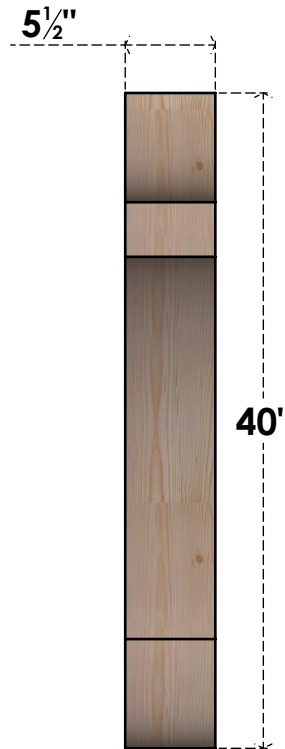

# BRC06X34X40OLY00SDF

5 1/2"W X 34"D X 40"H OLYMPIC SMOOTH BRACE, DOUGLAS FIR

**SIDE**

**FRONT**

EKENA MILLWORK  
 2300 WEST MAIN ST.  
 CLARKSVILLE, TX 75426  
 TOLL FREE: 866-607-0453  
 WWW.EKENAMILLWORK.COM

**NOTES**

1. INSTALLATION TO BE COMPLETED IN ACCORDANCE WITH MANUFACTURER'S SPECIFICATIONS.
2. DRAWING MAY NOT BE TO SCALE
3. THIS DRAWING IS INTENDED FOR DESIGN AND PLANNING PURPOSES ONLY.
4. ALL INFORMATION CONTAINED HEREIN WAS CURRENT AT THE TIME OF DEVELOPMENT BUT MUST BE REVIEWED AND APPROVED BY THE PRODUCT MANUFACTURER TO BE CONSIDERED ACCURATE.
5. PRODUCTS ARE NOT KILN DRIED. THIS ITEM IS UNIQUE AND WILL CONTAIN THE NATURAL VARIATIONS THAT THE WOOD SPECIES OFFERS. THIS MAY RESULT IN VARIATIONS UP TO 1/4"